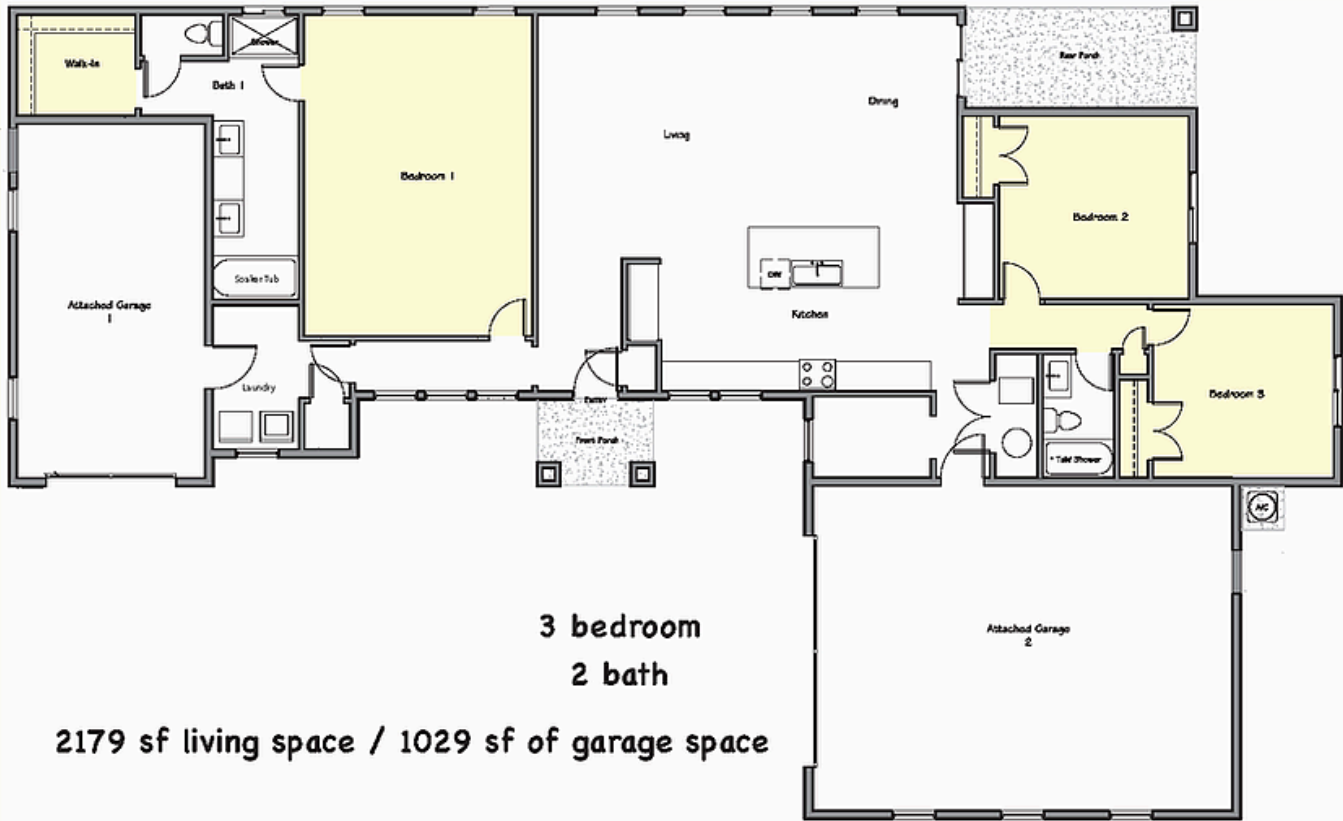

MERWIN HOMES 4

Standard Features Include:

- * 3CM Granite
- * 9 ft ceilings
- * 8 ft front door
- * Moen Motion Sense Kitchen Faucet
- * Single Bowl Kitchen Sink
- * Elongated Toilet Bowls
- * Rain Shower Head
- * Vented hood
- * Pot Filler
- * Gourmet Fridge
- * Rectangular Sinks
- * Waterproof Luxury Vinyl Plank Flooring
- * Ceramic Tile

Built by:

*Subject to change