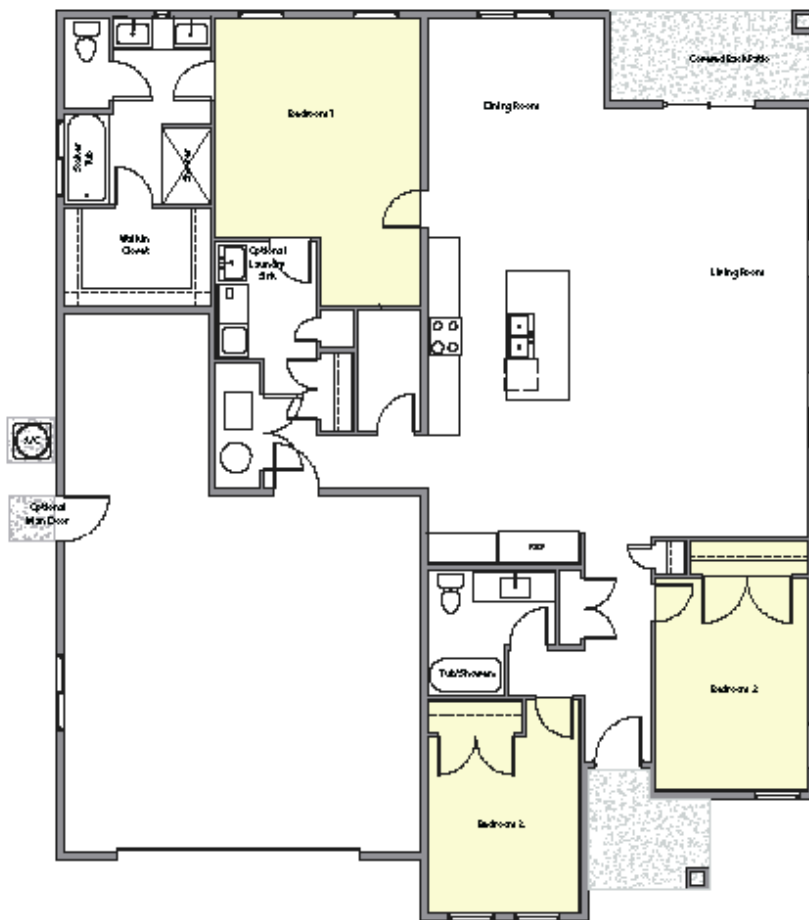

MERWIN HOMES 2

1999 sf living space (standard)
3 bdrm / 2 bath

Standard Features Include:

- * 3CM Granite
- * 9 ft ceilings
- * 8 ft front door
- * Moen Motion Sense
- * Kitchen Faucet
- * Single Bowl Kitchen Sink
- * Elongated Toilet Bowls
- * Rain Shower Head
- * Vented hood
- * Pot Filler
- * Gourmet Fridge
- * Rectangular Sinks
- * Waterproof Luxury Vinyl Plank Flooring
- * Ceramic Tile

Built by

illustrations are approximate and subject to change