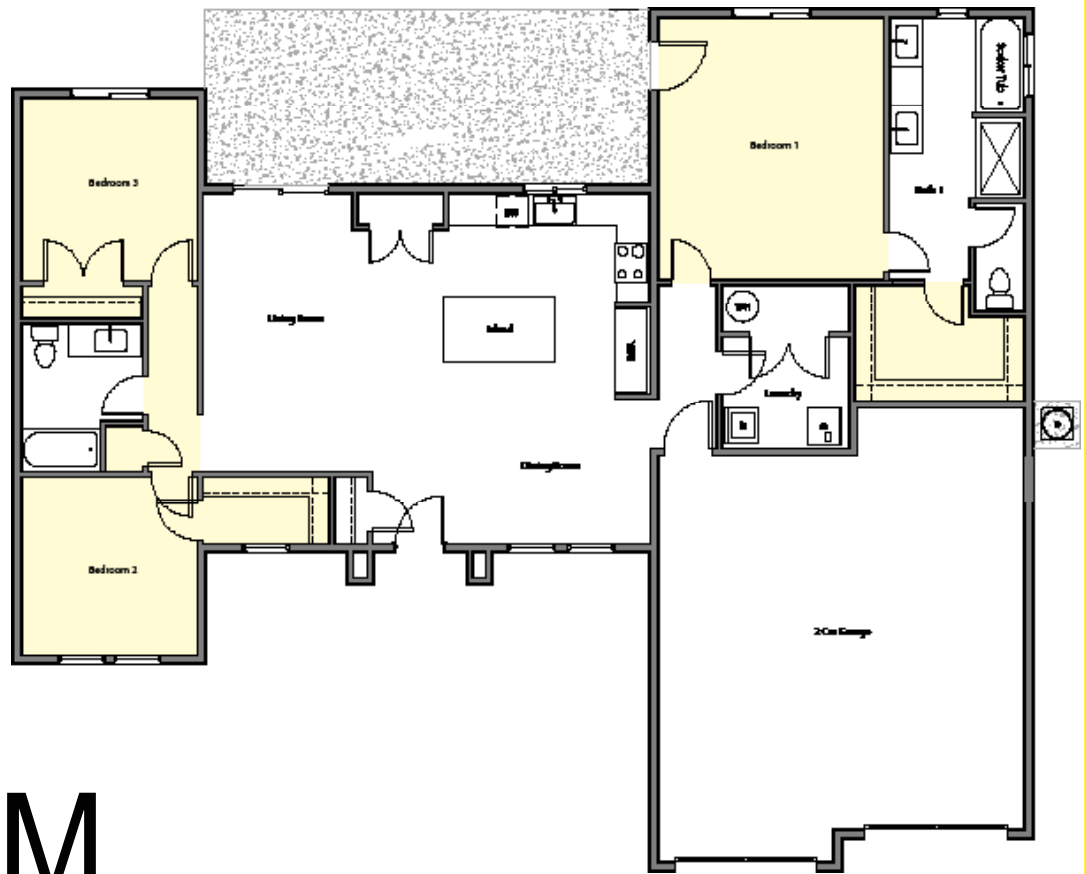

MERWIN HOMES 43

3 bedroom / 2 bath

1718 sf living space

630 sf garage space

Built by

Standard Features Include:

- * 3CM Granite
- * 9 ft ceilings
- * 8 ft front door
- * Moen Motion Sense Kitchen Faucet
- * Single Bowl Kitchen Sink
- * Elongated Toilet Bowls
- * Rain Shower Head
- * Vented hood
- * Pot Filler
- * Gourmet Fridge
- * Rectangular Sinks
- * Waterproof Luxury Vinyl Plank Flooring
- * Ceramic Tile
- * 6 ft Soaker
- * Separate Shower