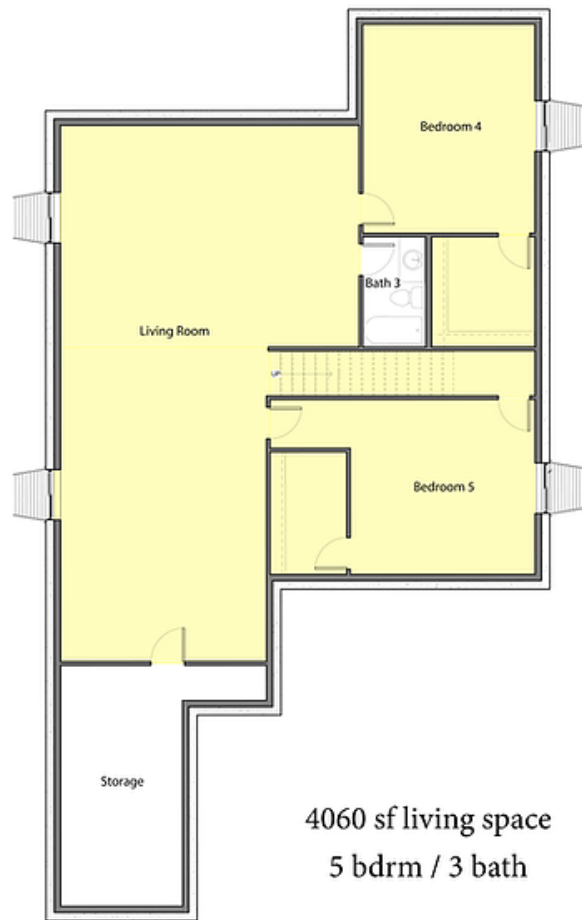

MERWIN HOMES 5 w/Basement

4060 sf living space
5 bdrm / 3 bath

Standard Features Include:

- › 3CM Granite
- › 8 ft front door
- › Moen Motion Sense
- › Kitchen Faucet
- › Single Bowl Kitchen Sink
- › Elongated Toilet Bowls
- › Rain Shower Head
- › Vented hood
- › Pot Filler
- › Gourmet Fridge
- › Rectangular Sinks
- › Waterproof Luxury Vinyl Plank Flooring
- › Ceramic Tile

illustrations are approximate and subject to change