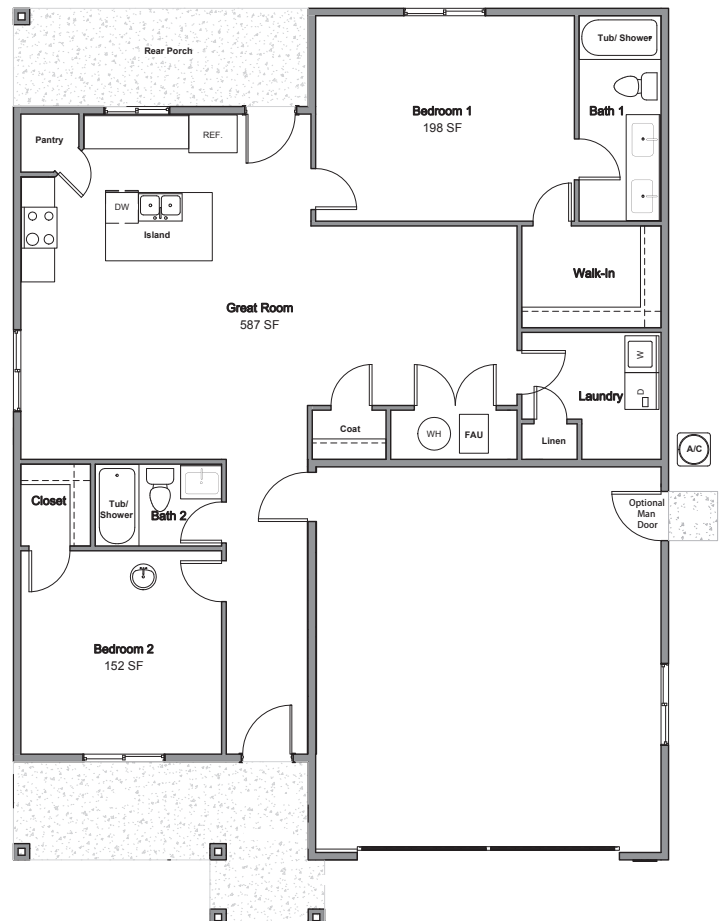

MERWIN HOMES 11

1331 sf living space (standard)
2 bdrm / 2 bath

Standard Features Include:

- * 3CM Granite
- * 8 ft ceilings
- * 7 ft front door
- * Single Bowl Kitchen Sink
- * Standard Refrigerator
- * Elongated Toilet Bowls
- * Vented hood
- * Rectangular Sinks
- * Waterproof Luxury Vinyl Plank Flooring
- * Ceramic Tile

Built by

illustrations are approximate and subject to change